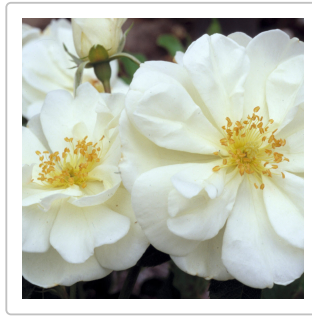

Rosa Flower Carpet White
White Flower Carpet Rose